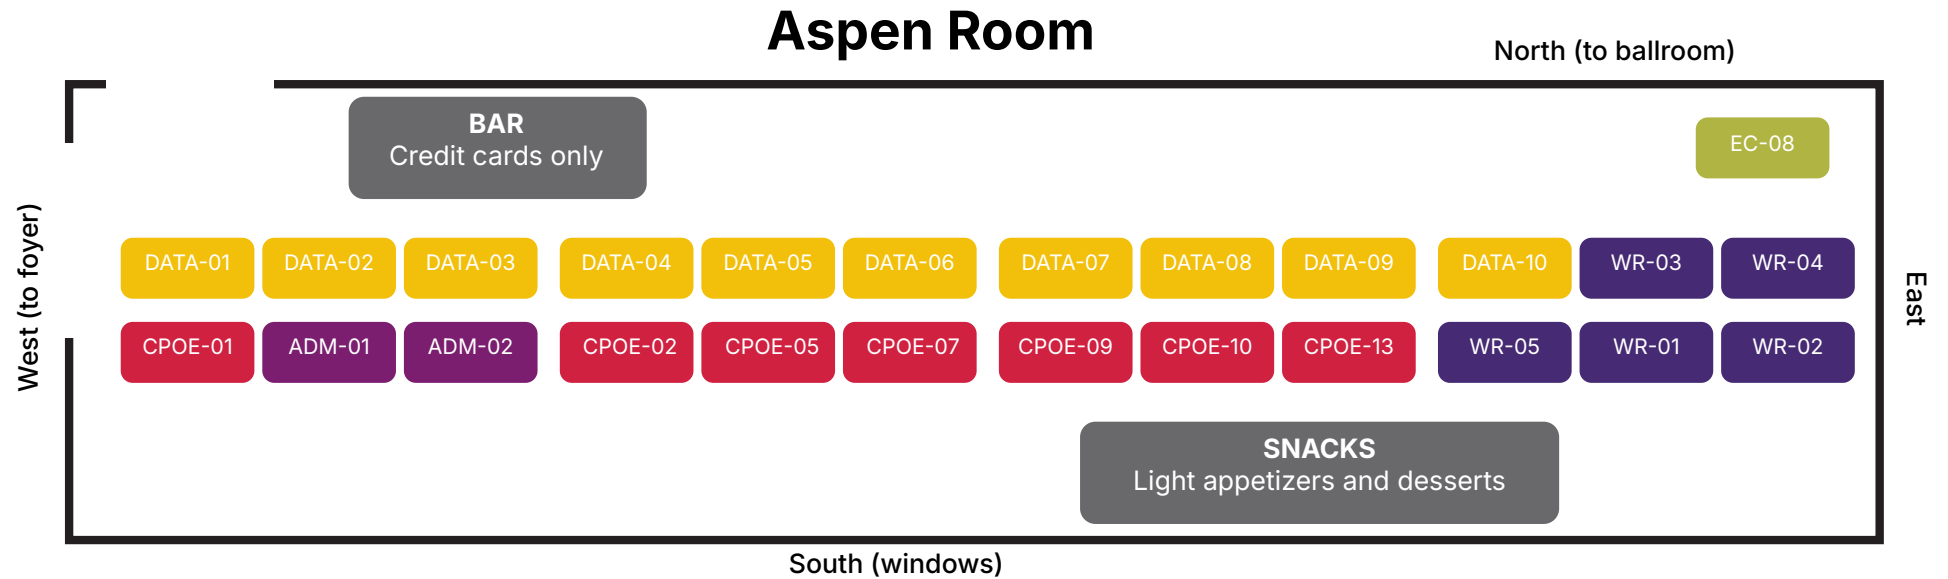

# Aspen Room Poster Map

Administration (ADM)

Environmental Chemistry (EC)

Communications, Policy, Outreach, Education (CPOE)

Water Resources (WR)

DATA (management, analysis, visualization, science and assimilation)

# Terrace Tent Poster Map

## UMC Terrace Tent